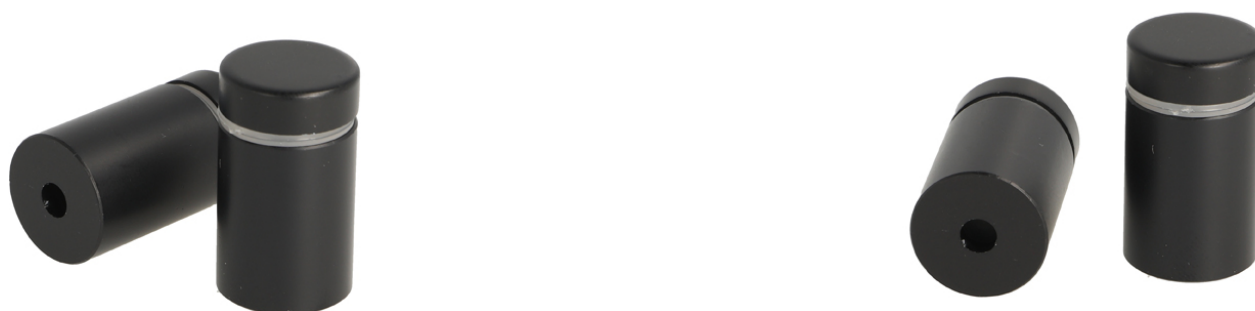

PRODUCT SHEET

Description:

Sign Board Screw $\varnothing 19 \times 25$ mm, Alu, Black, M10, W/2 Transparent Washers

Item number:

22.11.134-0

Units	Box	Carton	HS Code	Barcode
Pcs.	60	360	8302490099	 5704866084284